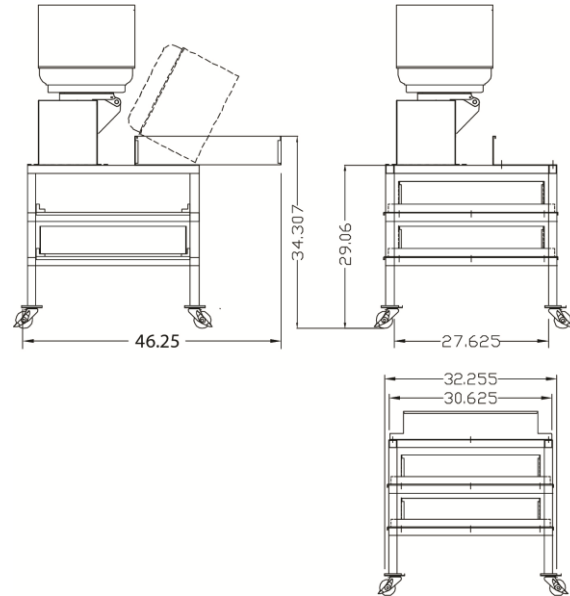

GOLD MEDAL® PRODUCTS CO.

30" Pro Plant Config F

Model No. 69100-30-F

Specifications

Image shown with Corn Treat Unit for reference only (items sold separately).

Overall Dimensions:

Width: 46.25"

Depth: 32.225"

Height: 34.307" (floor to top of pan)

(Overall Dimensions shown are for Pro Plant only.)

Features:

- 30" Pro Plant for 5 gallon Corn Treat Unit (sold separately). Reference the Spec Sheet for the Corn Treat Unit for its dimensions and electrical specifications.